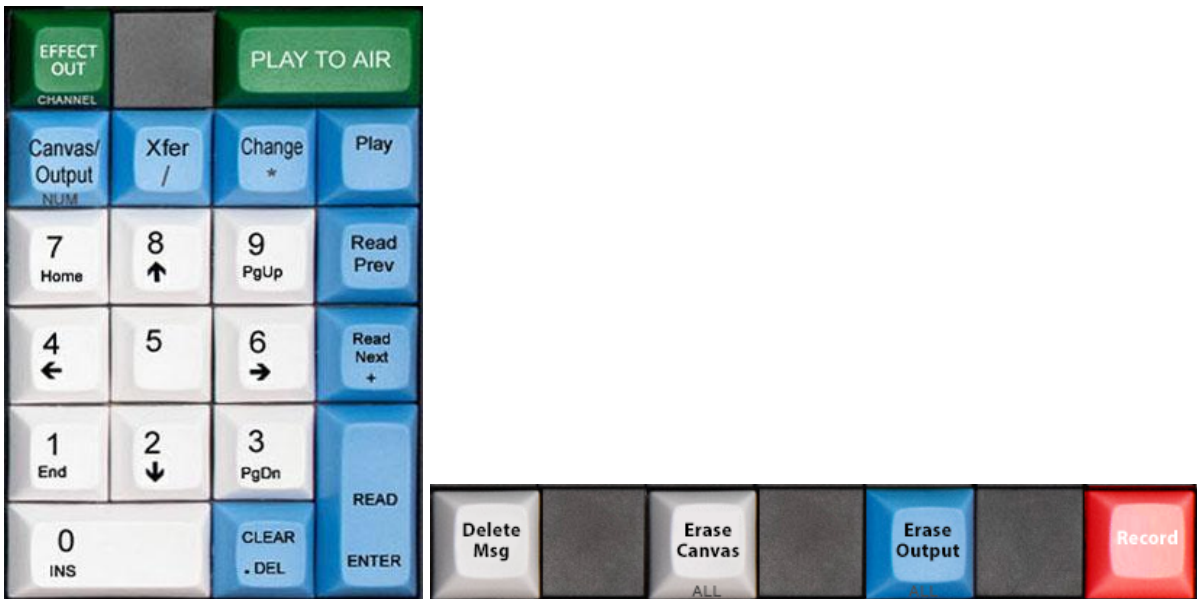

Colored Keys

The Classic keyboard uses multi-colored keys so operators can have quicker access to critical sections of the keyboard.