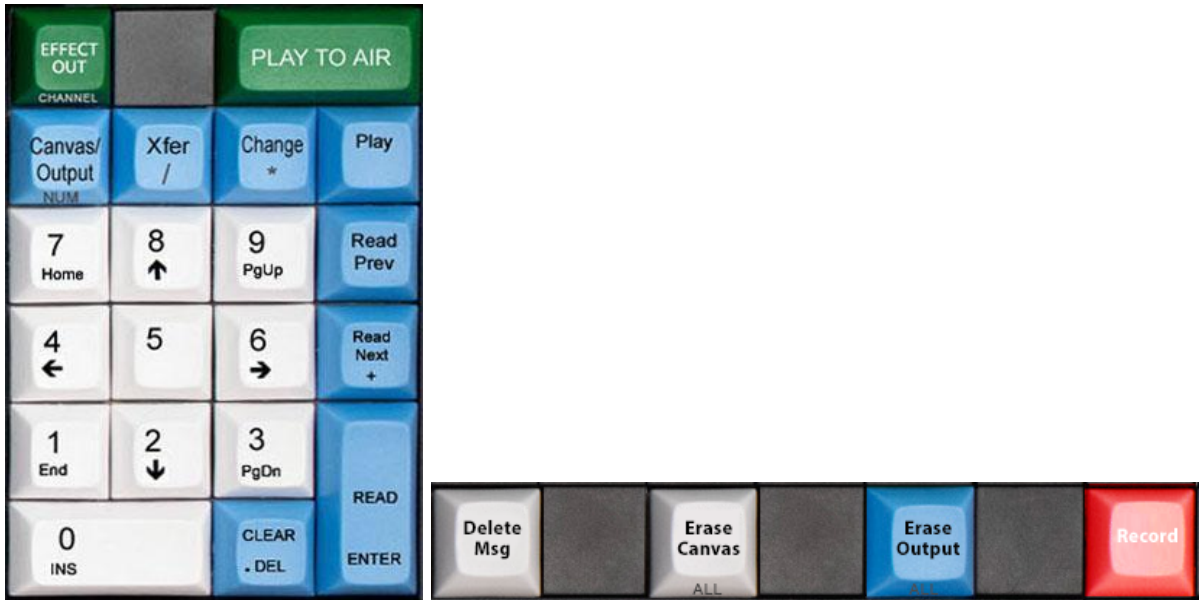

Colored Keys

The Classic keyboard uses multi-colored keys so operators can have quicker access to critical sections of the keyboard.